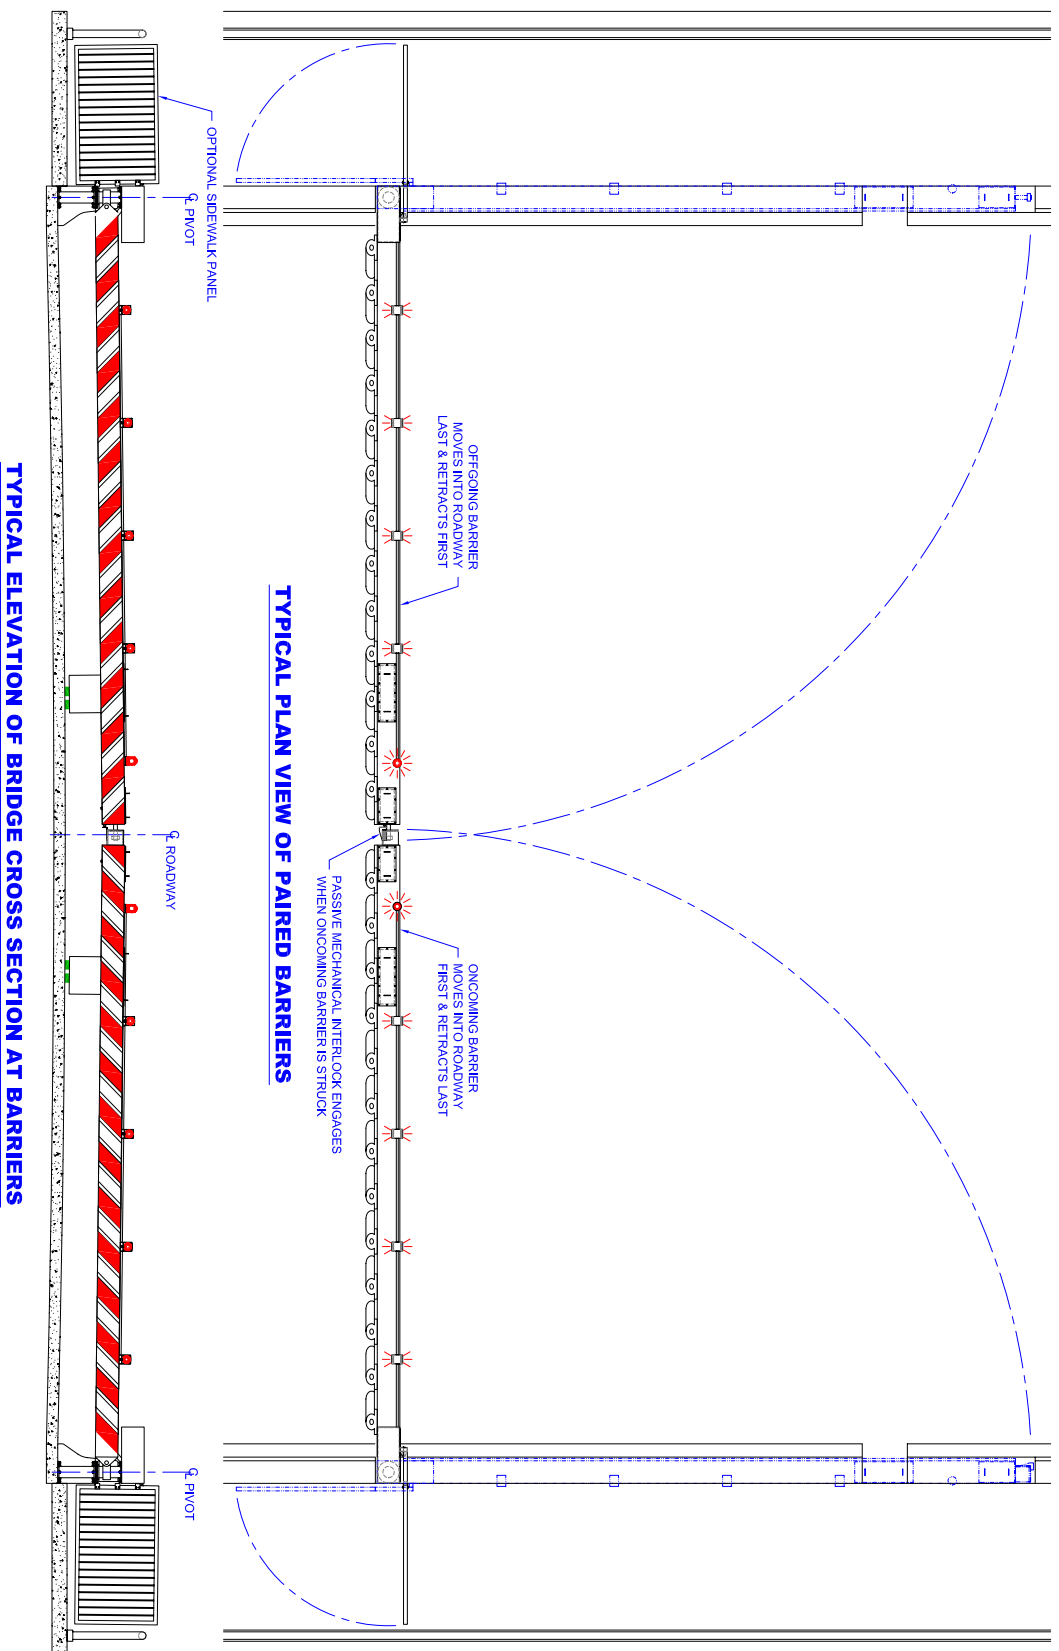

# HR-7 HORIZONTAL RESISTANCE BARRIER

## Basic Dimensions

TOLL FREE 888-560-2060

HR-7 Basic Dimensions

© 2006 B&B Roadway. All Rights Reserved.

RESISTANCE BARRIERS